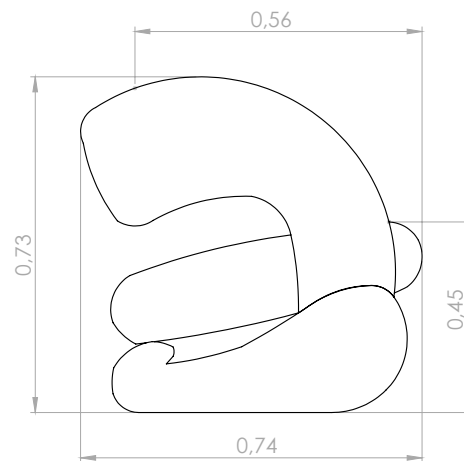

Configurações de Poltrona

Poltrona 84 - 1ass(68) + 2br(8)

DESCRIPTION OF PRODUCT

SEAT: FIXED - ELASTIC BELT + HR + FIBER

BACKREST: FIXED - HR + FIBER

NOTE: PRODUCT NOT AVAILABLE IN LEATHER, SYNTHETIC FABRIC OR CUSTOM SIZES.