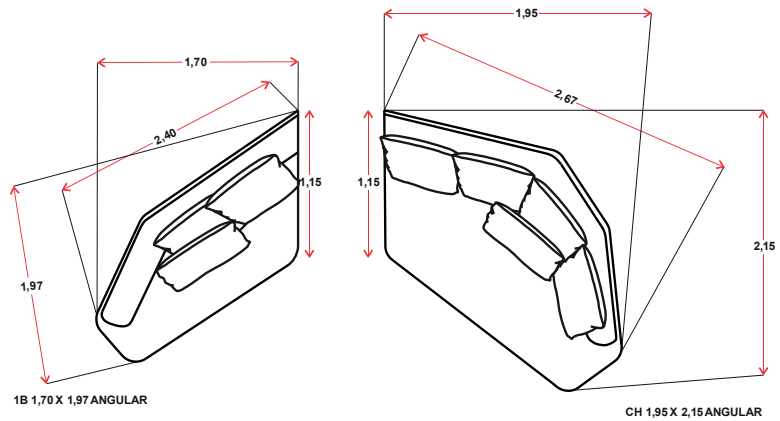

TUPINIQUIM 2023
POR: ROBERTA BANQUERI

Altura: 85 cm | Height: 33,50"
A/ Assento: 44 cm | H/ Seat: 17,50"
A/ Pé: 5 cm | H/ Foot: 2"

ACABAMENTOS

FINISHES

COSTURA PESPONTO
SEWING BACKSTITCH

TECIDO / FABRIC

Consulte nosso mostruário.
Composição afixada em etiqueta
See our showcase Composition
affixed to label

ESTRUTURA / STRUCTURE

Em madeira Eucalipto emparelhada
e tratada, compensado naval e MDF.
In paired Eucalyptus wood and
treated, marine plywood and MDF.

ASSENTO / SEAT

Espuma D30 soft, recoberto por manta
de fibra.
D30 soft foam, covered by fiber blanket.

MEDIDAS E ÂNGULOS / MEASUREMENTS AND ANGLES