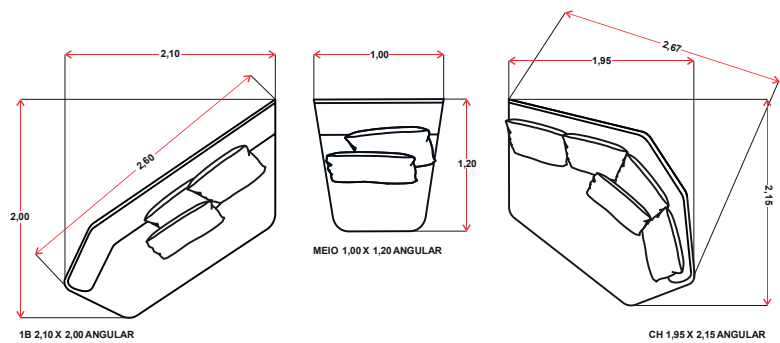

TUPINIQUIM 2023
POR: ROBERTA BANQUERI

Altura: 85 cm | Height: 33,50"
A/ Assento: 44 cm | H/ Seat: 17,50"
A/ Pé: 5 cm | H/ Foot: 2"

ACABAMENTOS

FINISHES

COSTURA PESPONTO
SEWING BACKSTITCH

TECIDO / FABRIC

Consulte nosso mostruário.
Composição afixada em etiqueta
See our showcase Composition
affixed to label

ESTRUTURA / STRUCTURE

Em madeira Eucalipto emparelhada
e tratada, compensado naval e MDF.
In paired Eucalyptus wood and
treated, marine plywood and MDF.

ASSENTO / SEAT

Espuma D30 soft, recoberto por manta
de fibra.
D30 soft foam, covered by fiber blanket.

MEDIDAS E ÂNGULOS / MEASUREMENTS AND ANGLES